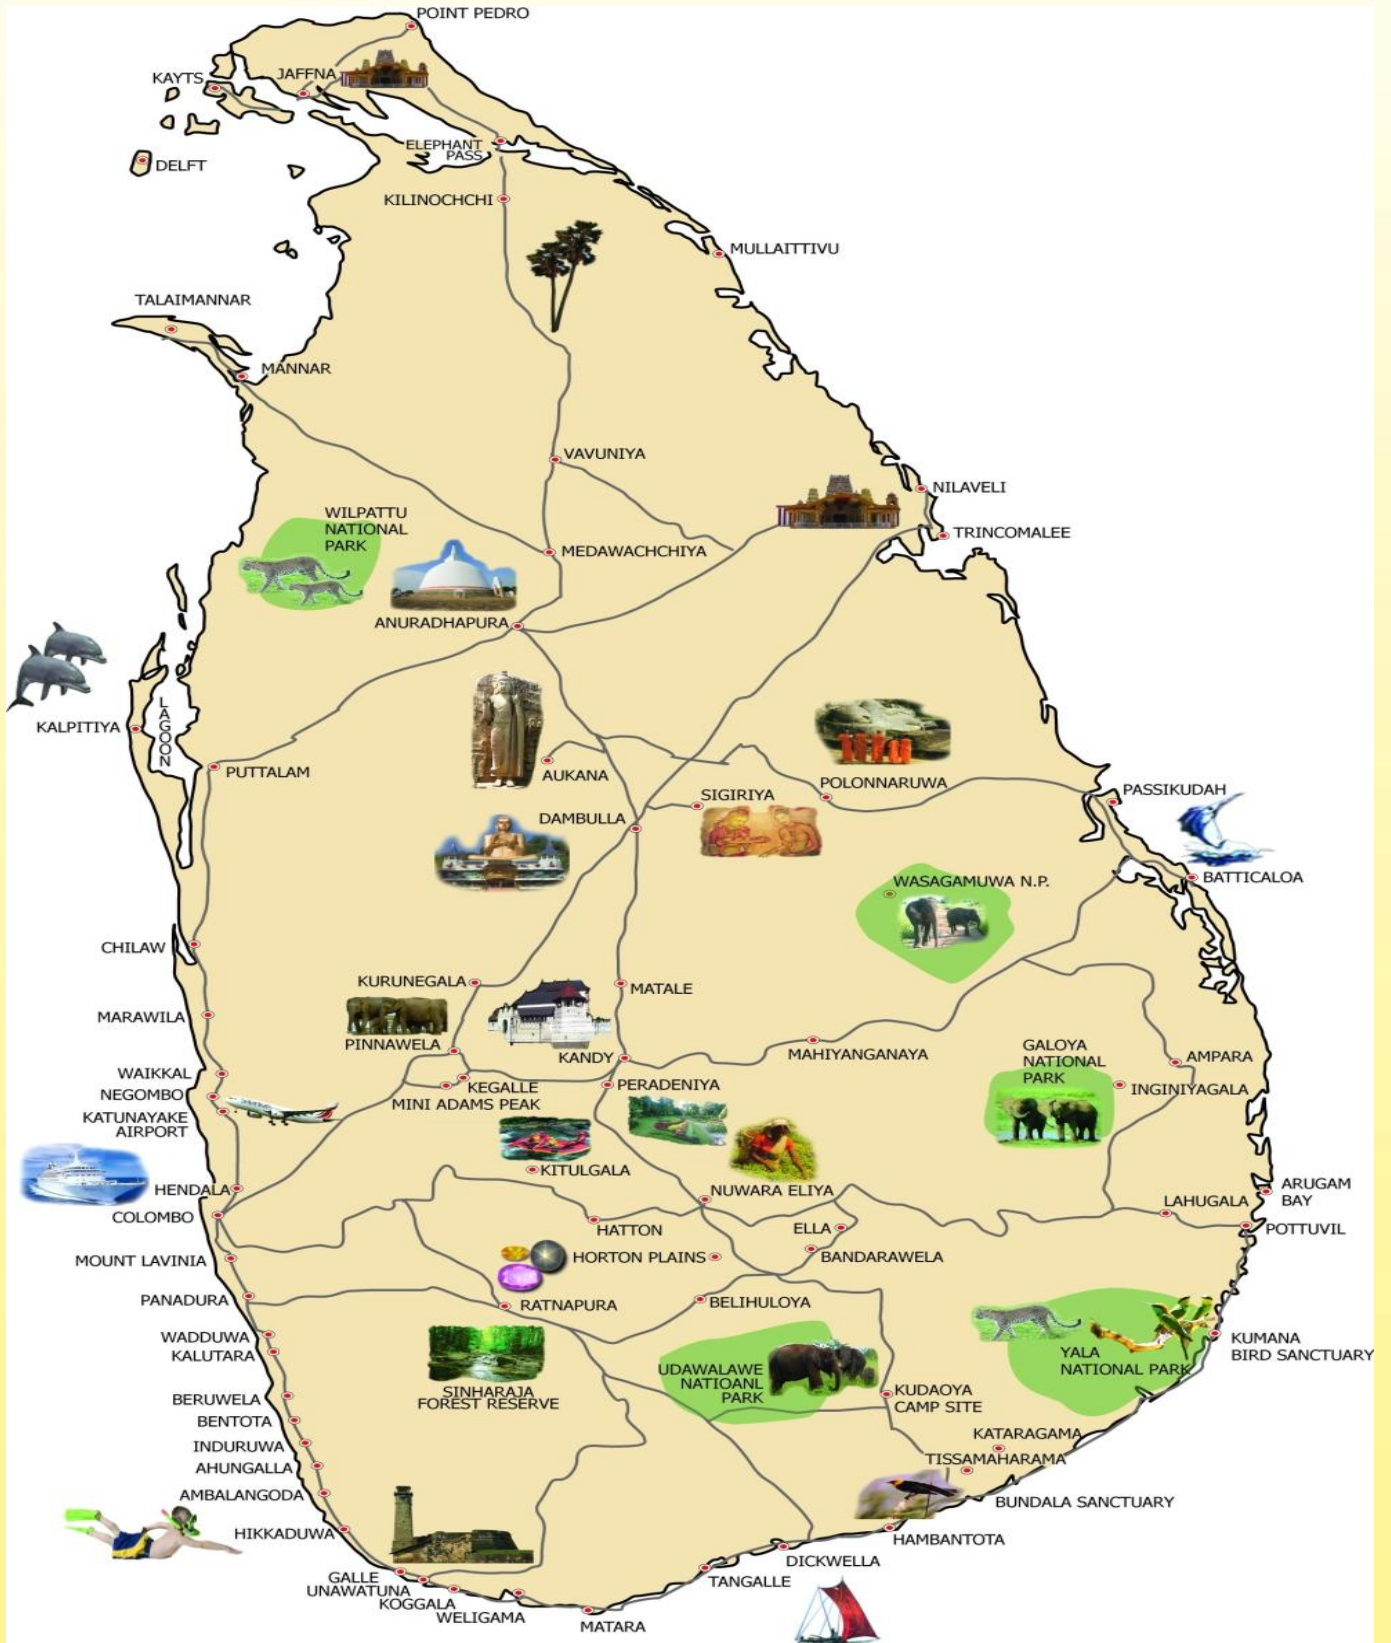

we serve
we listen

PINNACLE established since 1996 TRAVEL

五洲旅行社

Pinnacle Travel Services Pte Ltd
☒: 111 North Bridge Road, #02-15
Peninsula Plaza, Singapore 179098

☎ Tel : 6332 1522
☎ Fax : 6332 1577
🌐 www.pinnacle-travel.com